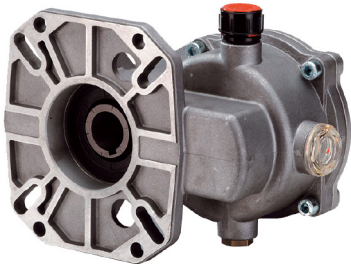

- #1028-181 \$238.00 1" shaft 13-18 HP
- #1028-241 \$253.75 1" shaft for 18-24 HP
- #1028-242 \$253.75 1-1/8" shaft, 18-24 HP
- #1028-311 \$294.37 1-1/8" shaft, 30 HP

CHEM METERING VALVE

- 1/4" FPT x FPT
- Meter Chems or divert water to create steam

#1601 \$1.39 3/4" X 60', UL

SERPENTINE The Industry's #1 Power Wash Hose

- 3/8" Male Pipe Thread Swivel
- 3/8" Male Pipe Thread fixed
- Strain Reliefs on both ends

* Includes Quick Connects

Free Shipping on
EVERYTHING
to lower 48
on \$150.00
Web Orders
(unless noted otherwise)